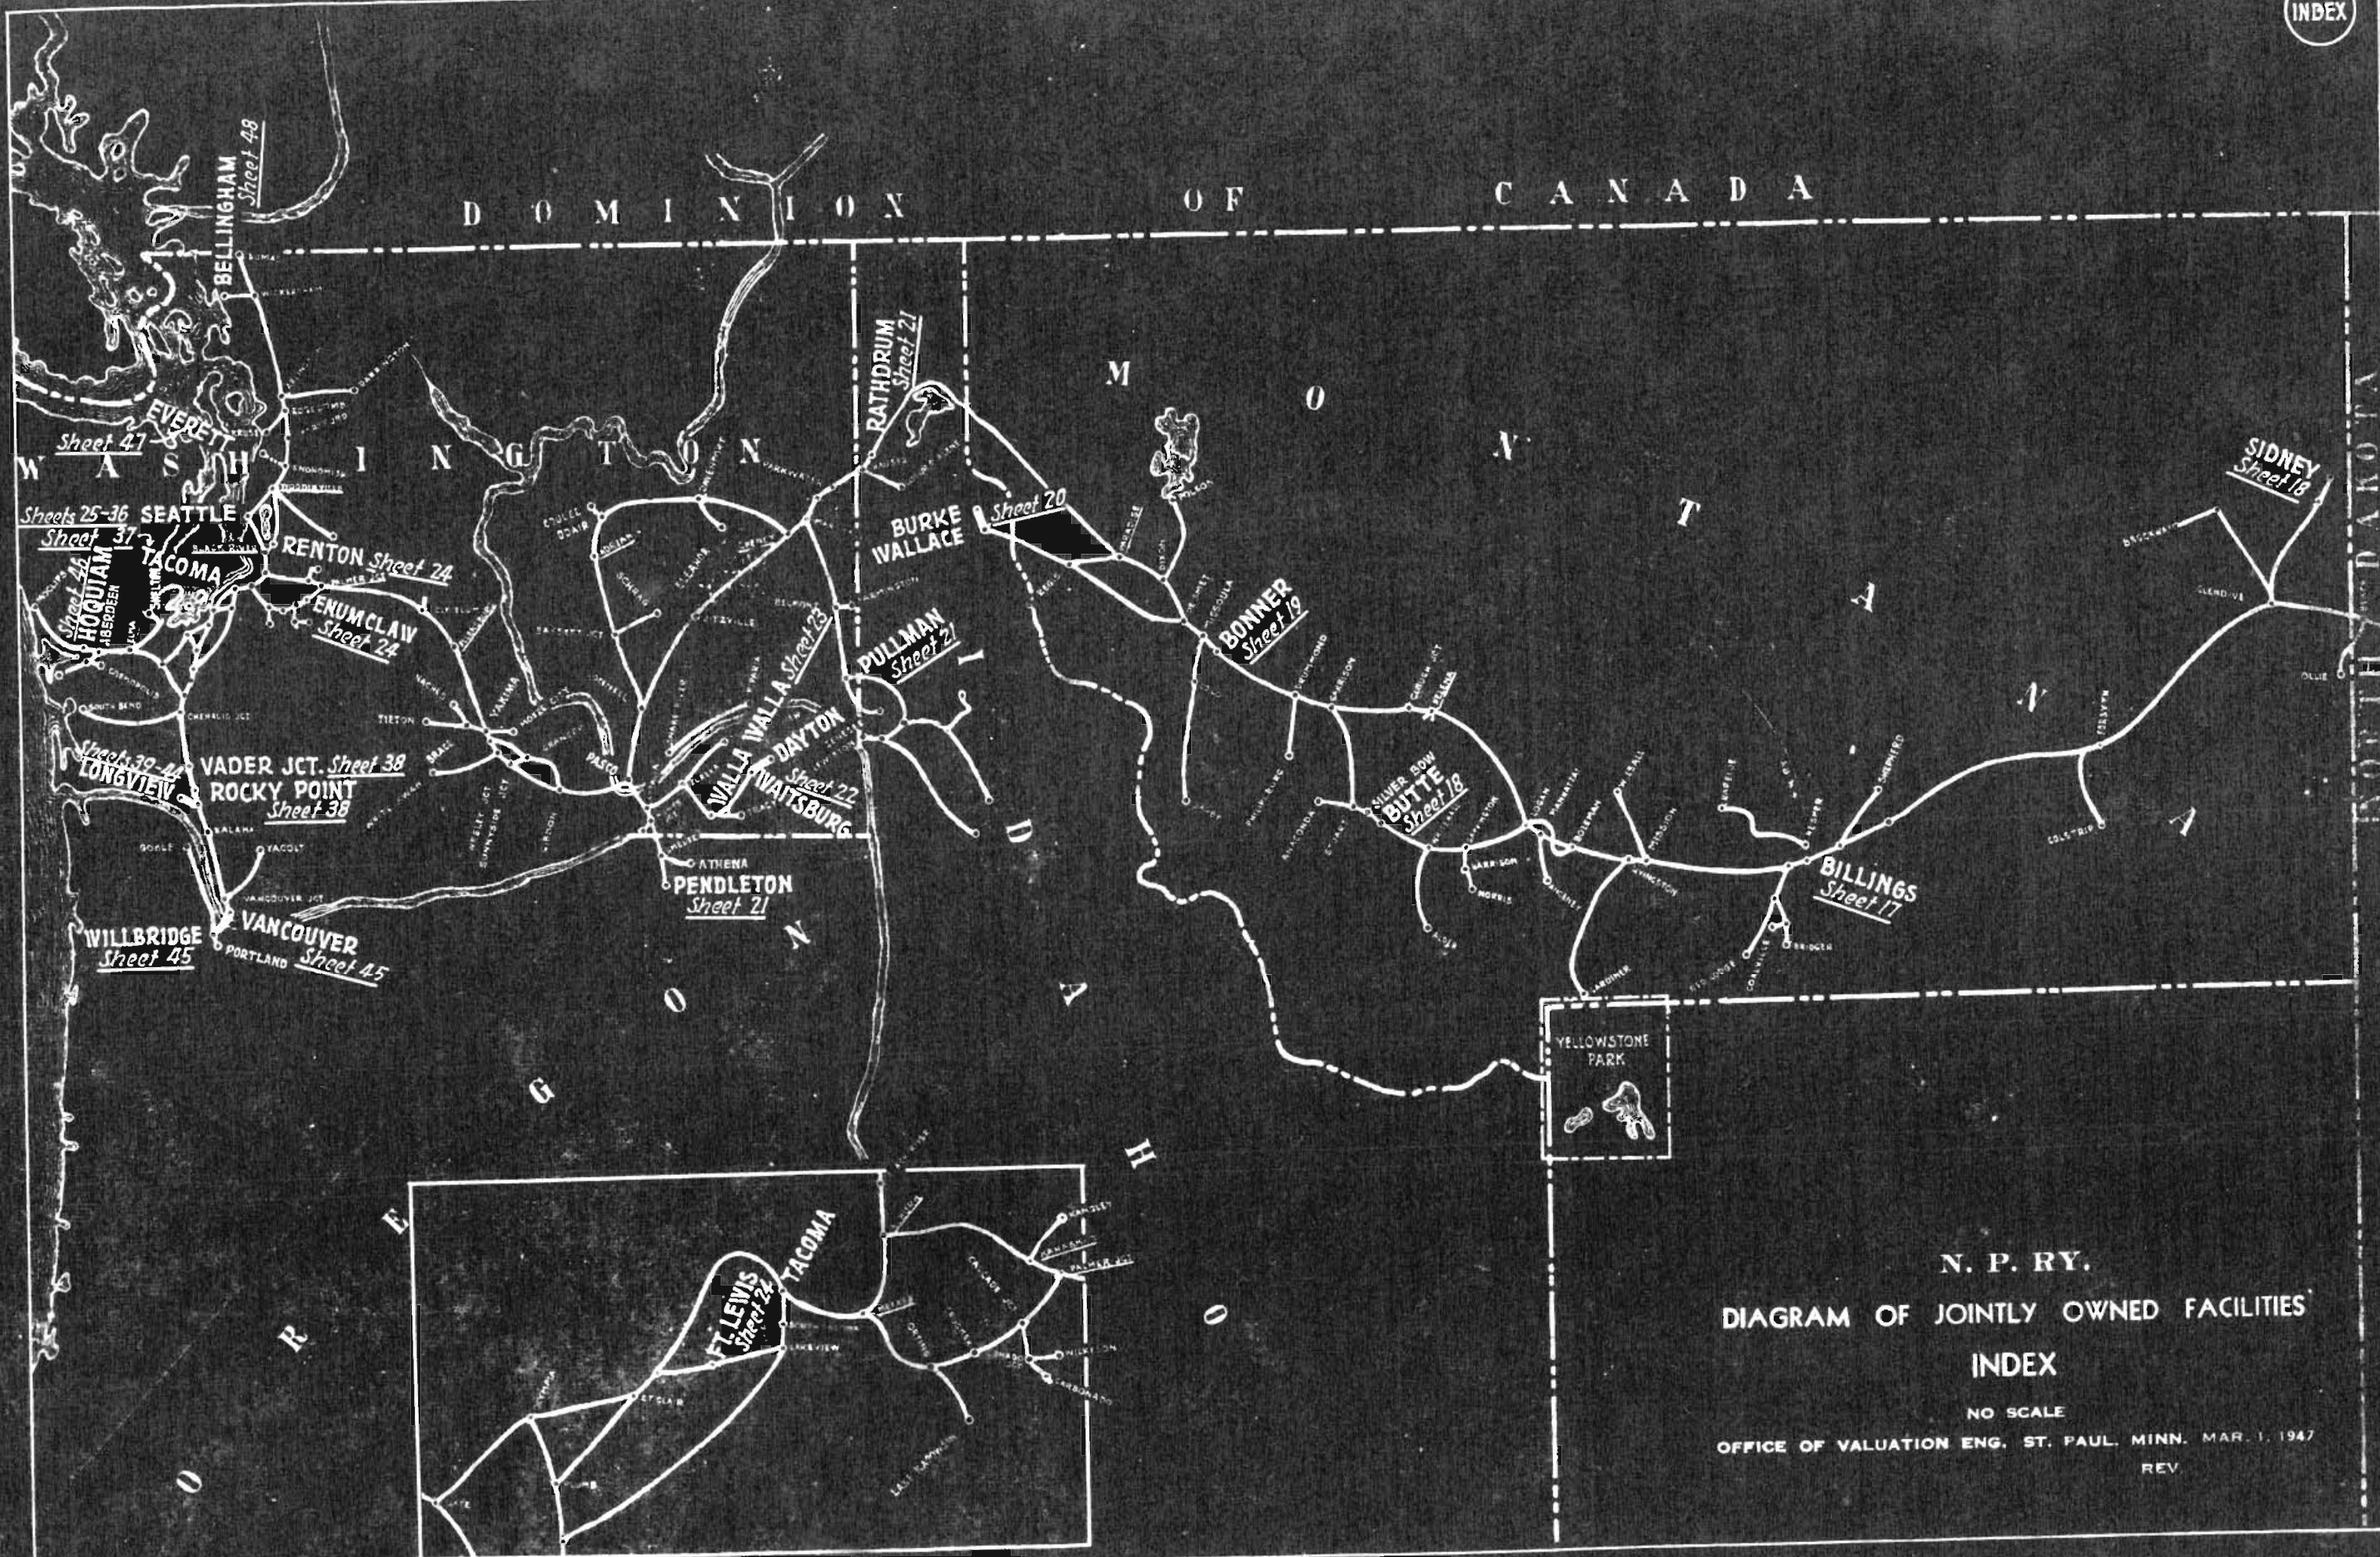

D O M I N I O N O F C A N A D A

Northern Pacific Railway Historical Association 2017

N. P. RY.
 DIAGRAM OF JOINTLY OWNED FACILITIES
 INDEX

NO SCALE
 OFFICE OF VALUATION ENG. ST. PAUL, MINN. MAR. 1, 1947
 REV