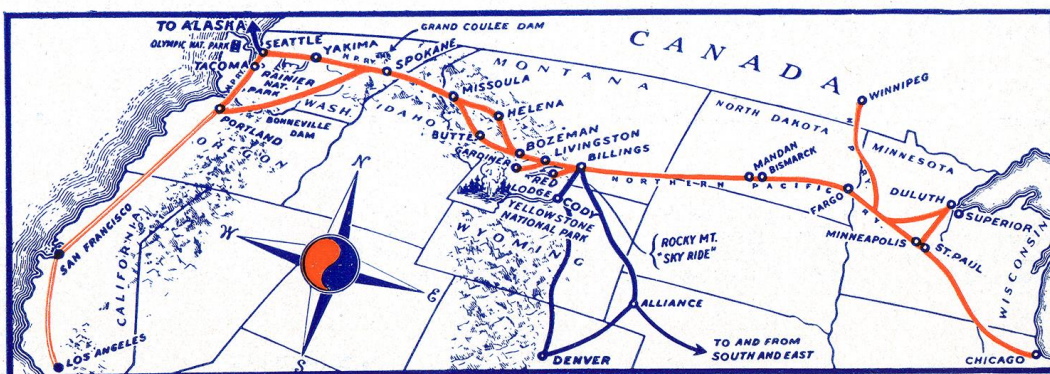

2023 NPRHA Convention at Tacoma, WA

Schedule of Events

Tuesday Evening, September 12

Registration Desk – Hotel Lobby – 6:00PM to 8:00PM

Time	Topic/Event	Presenter	Location
7:30-9:00	Board Meeting	Bill Zidel, President	Willow
8:00-10:00	No-host Mixer	NA	LaQuinta Bar

Wednesday, September 13

Registration Desk – Hotel Lobby – 7:30AM to 9:00AM

NPRHA Company Store will have hours posted on the door, Oak Room

Presentations:

Time	Topic/Event	Presenter	Location
08:45	Housekeeping	Bill Zidel	Pine/Fir
9:00	The NPRy Arrives at Tacoma	Chuck Soule, NP Vet	Pine/Fir
10:00	Ruston Smelter - Start to End	Bill Barrsma	Pine/Fir
11:00	NP and the Opera Houses	Brian Kamens	Pine/Fir
12:00 to 2:00	NPRHA Membership Meeting: lunch provided	Bill Zidel	Pine/Fir
2:00	South Sound Locals - Freight	Ken Iverson, NP Vet	Pine/Fir
3:00	Union Station Remodel	Jim Merritt	Pine/Fir
4:00	500 Years of Tacoma NP Railroaders	Gary Emmons, NP Vet	Pine/Fir
5:00-7:00	Welcome Party at the LaQuinta	Bill Zidel, Host	TBD
7:00-8:00	Prairie Line	Brian Ferris	Pine/Fir
8:00- 9:30+	The Late Show – 300 NP Photos You Have Never Seen	Dean O'Neill	Pine/Fir

Route of the

NORTH COAST LIMITED