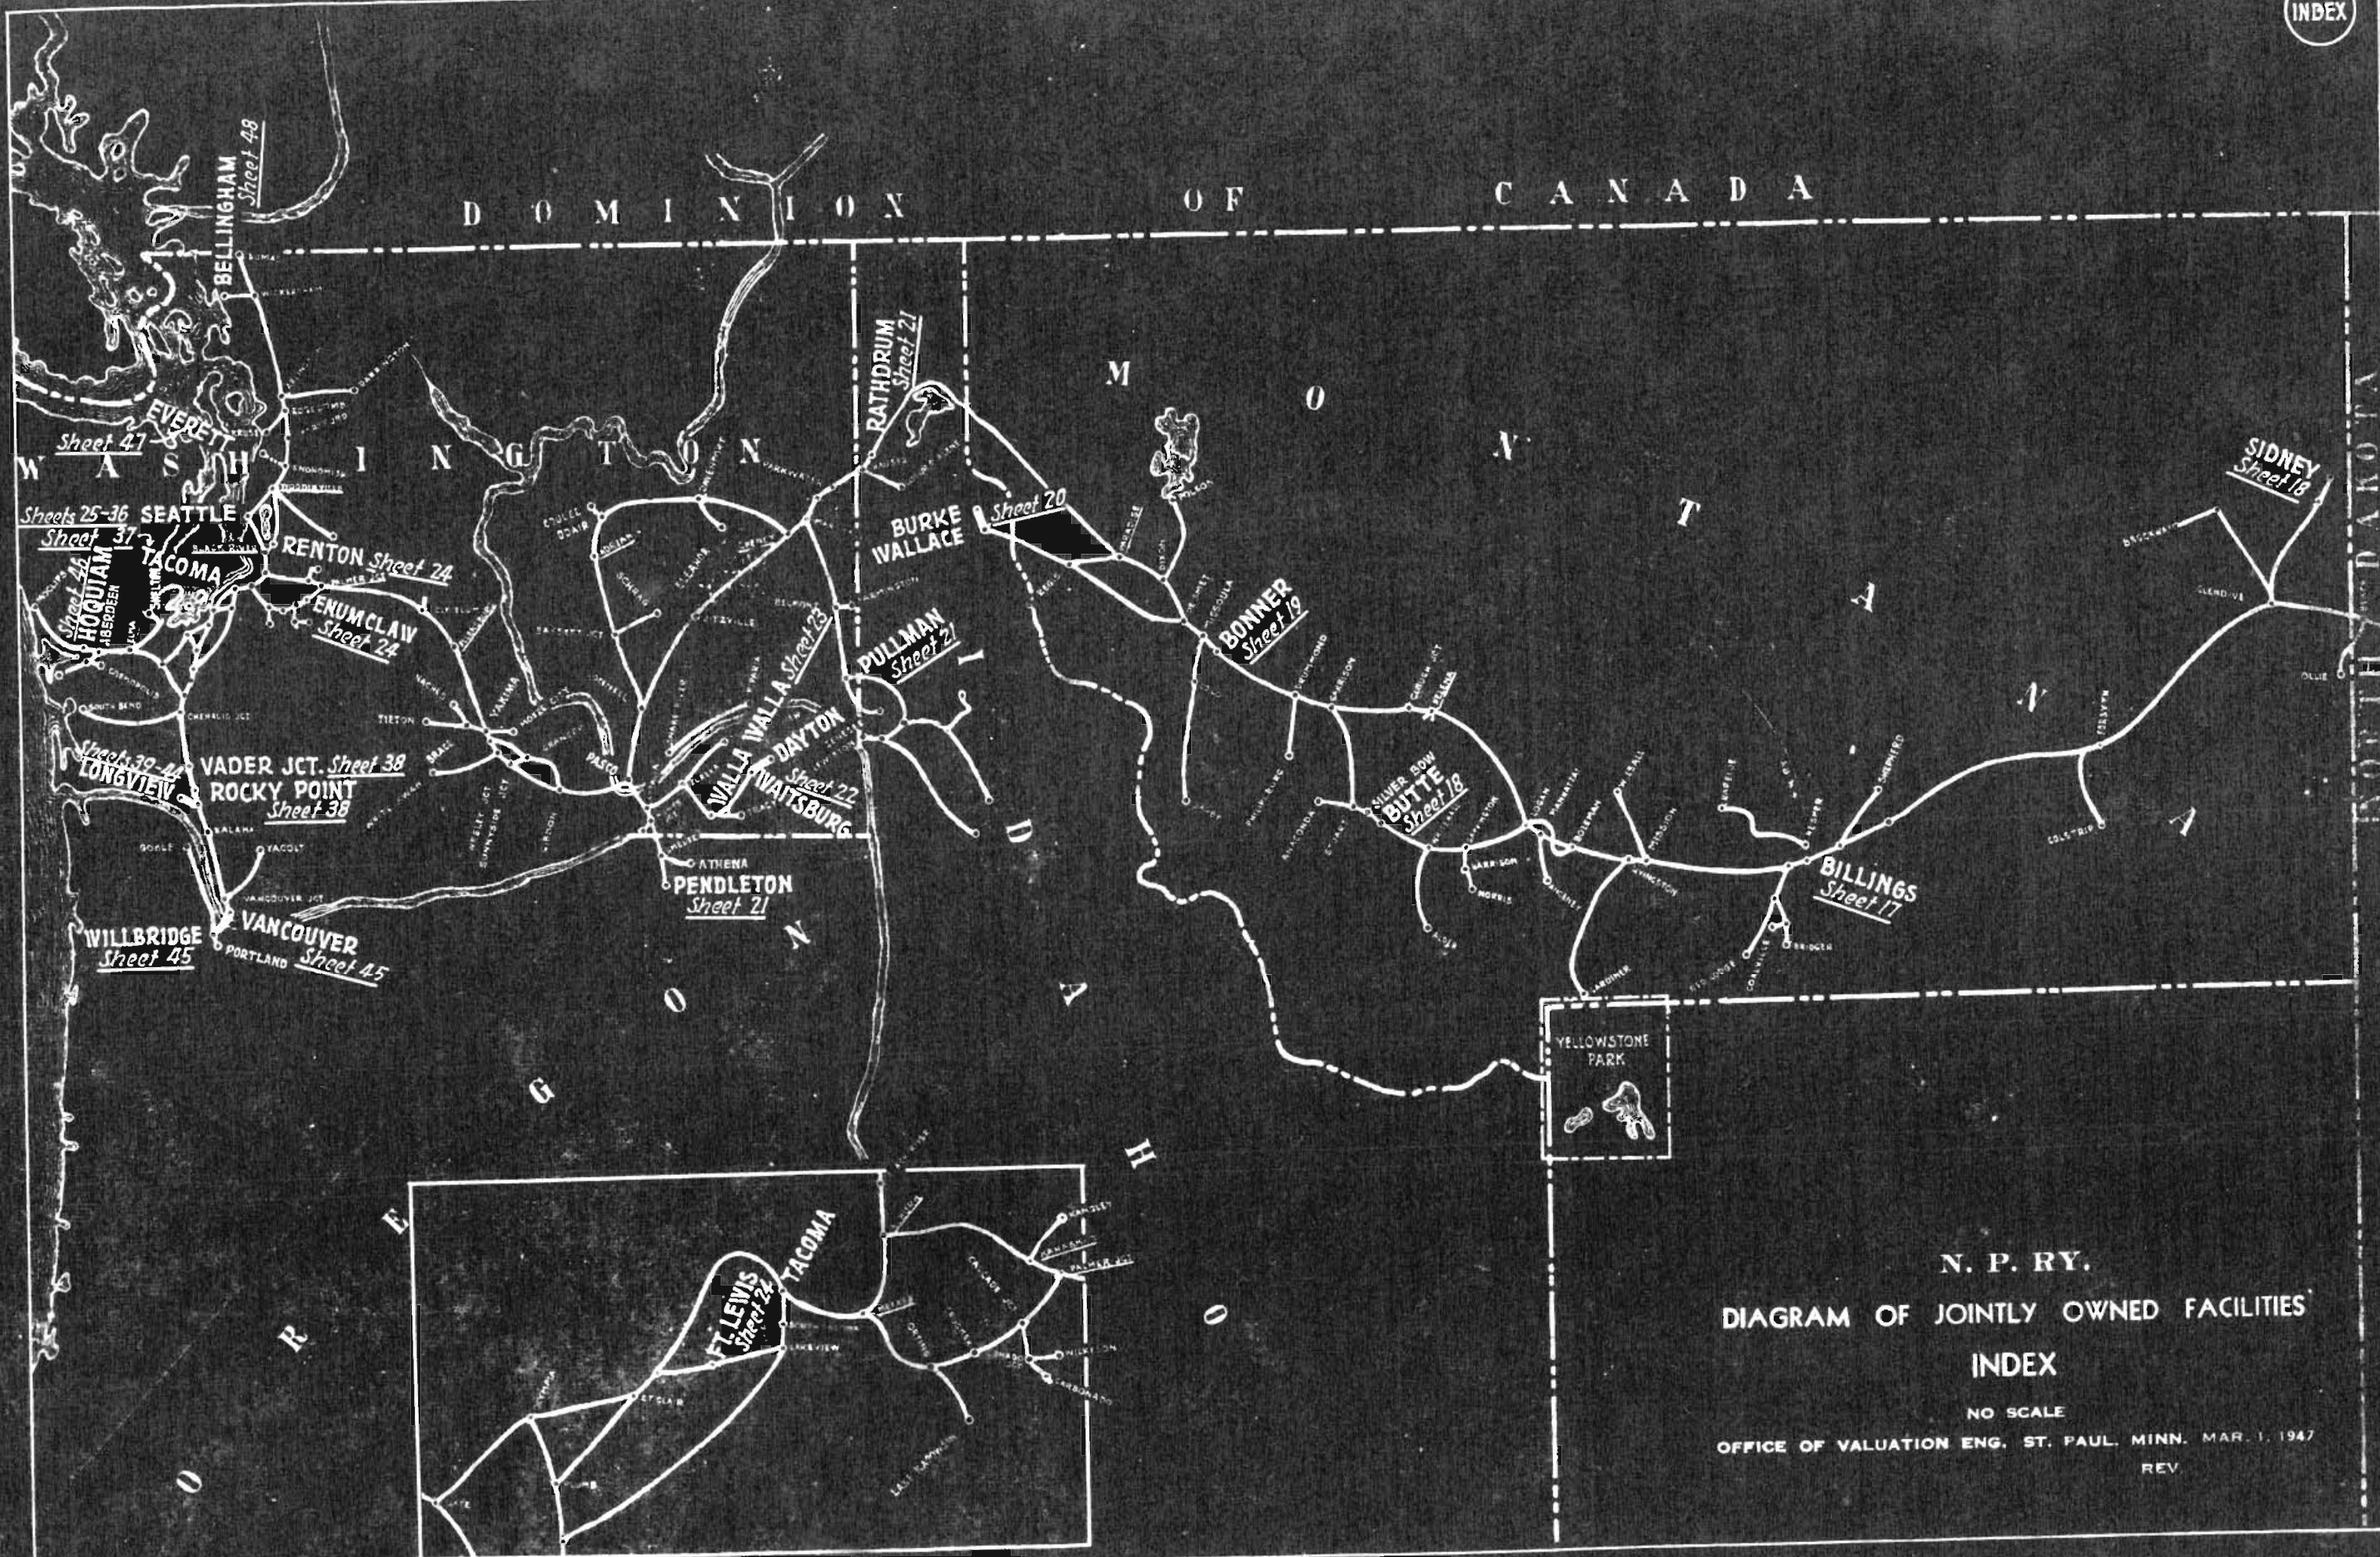

D O M I N I O N   O F   C A N A D A

Northern Pacific Railway Historical Association 2017

N. P. RY.  
 DIAGRAM OF JOINTLY OWNED FACILITIES  
 INDEX  
 NO SCALE  
 OFFICE OF VALUATION ENG. ST. PAUL, MINN. MAR. 1, 1947  
 REV